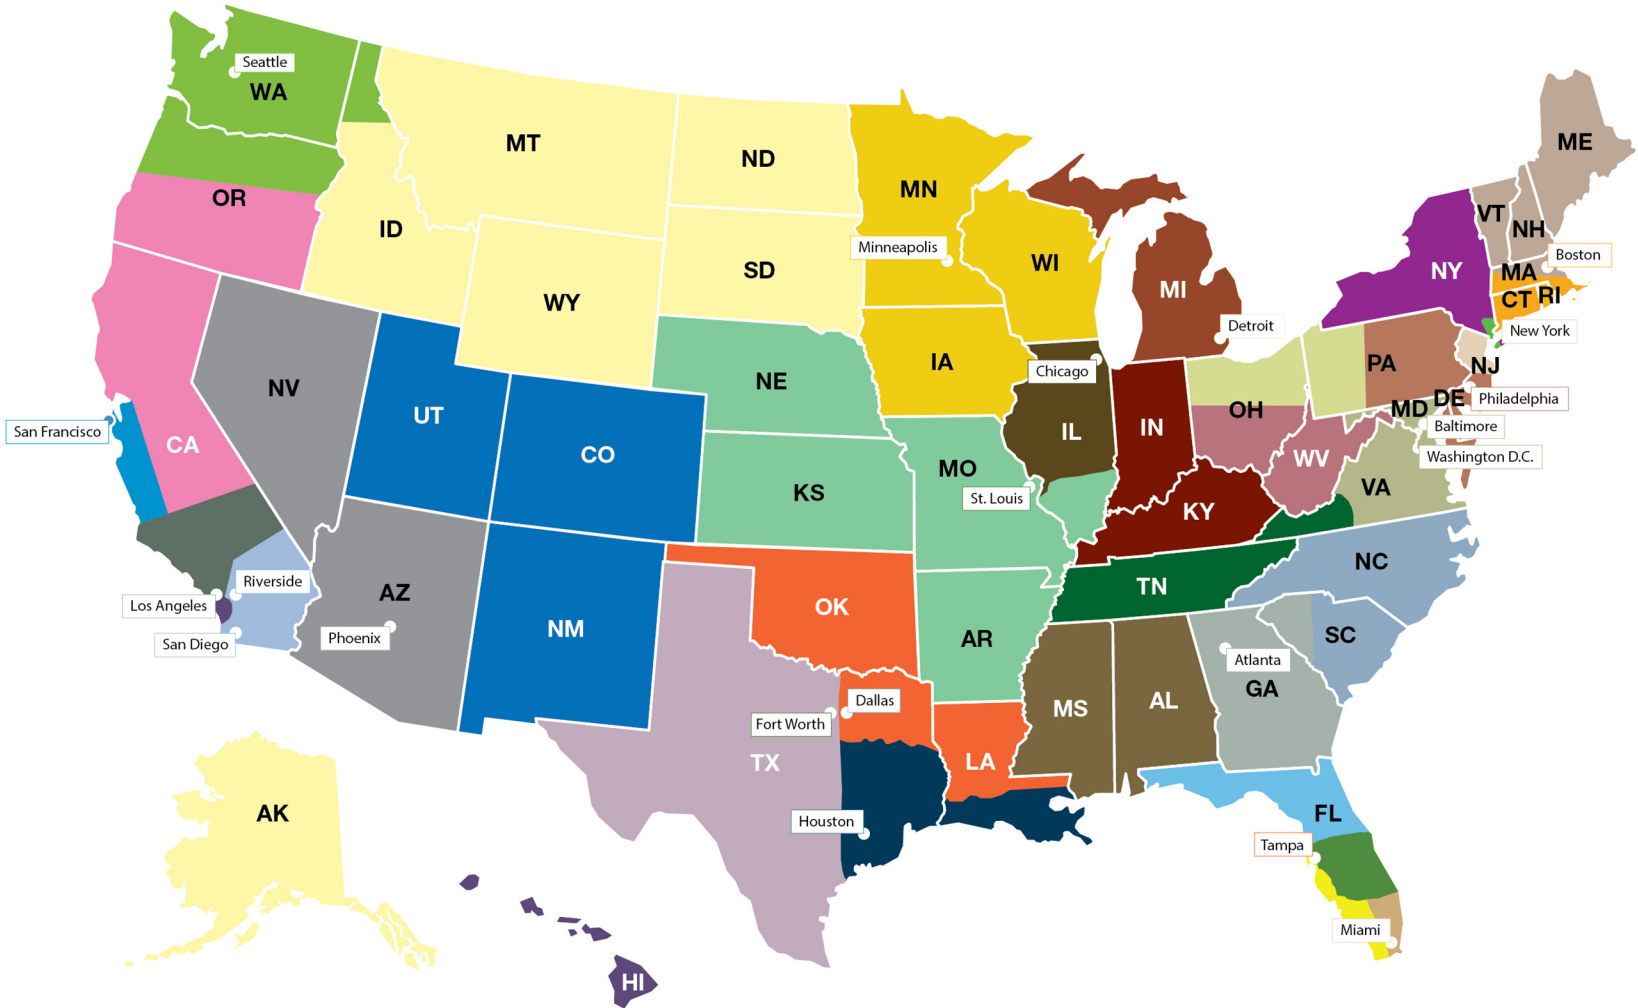

Symetra Retirement Sales

Western Divisional Vice President: Dayna Cerrone (951) 842-4025
Central Divisional Vice President: John Beil (816) 606-0811
Eastern Divisional Vice President: Lou Mastellone (516) 639-8197

SVP, Retirement Sales & Distribution: Wes Severin (720) 445-1957
VP, National Sales Manager: Andrew Farrell (425) 256-5404
AVP, Director Internal Sales Desk: Courtney Ellis (425) 256-5785

SALES DESK:
1 (800) 706-0700 or invest@symetra.com

Symetra Life Insurance Company
777 108th Avenue NE, Suite 1200
Bellevue, WA 98004